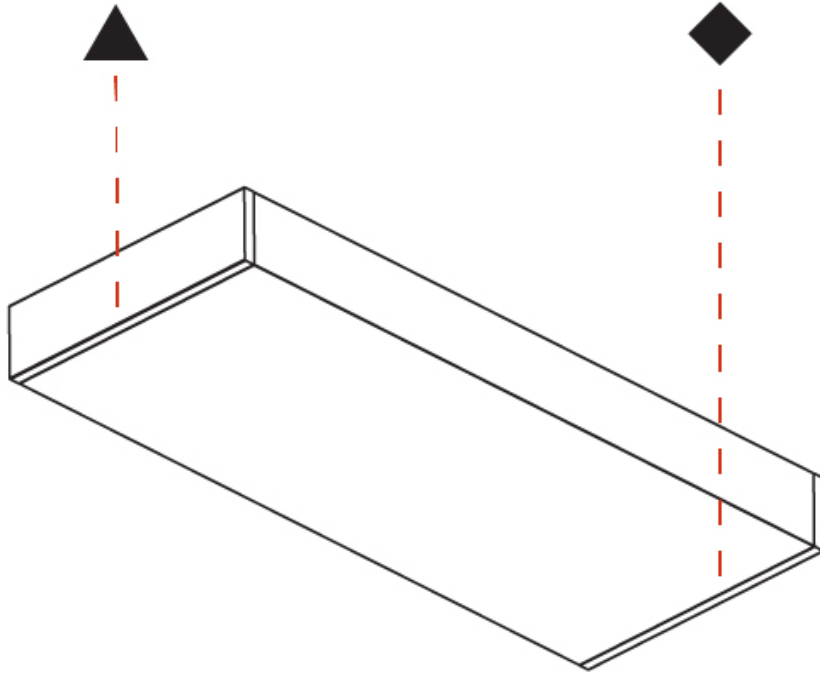

A33286-

PROJECT _____

TYPE _____

SPECIFIER _____

QUANTITY _____

DATE _____

A